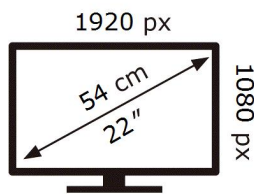

ENERG

SAMSUNG

S22F350FHU

20 kWh/1000h

2019/2013