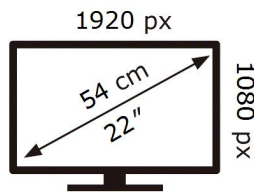

ENERG 

SAMSUNG

S22R350FHU

16 kWh/1000h

2019/2013