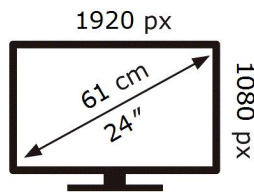

ENERG ⚡

SAMSUNG

S24A310NHU

19 kWh/1000h

2019/2013