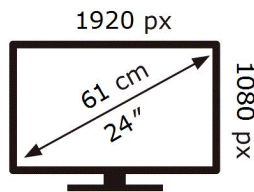

ENERG 

SAMSUNG

S24A312NHU

19 kWh/1000h

2019/2013