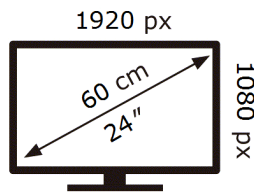

ENERG ⚡

Samsung

S24A336NHU

14 kWh/1000h

2019/2013