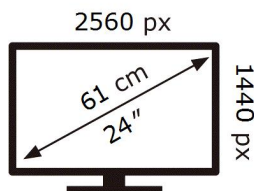

ENERG

SAMSUNG

S24A600NWU

18 kWh/1000h

ABCDE **F** G

HDR

22 kWh/1000h

2019/2013