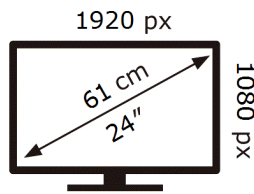

ENERG 

SAMSUNG

S24AG300NR

17 kWh/1000h

2019/2013