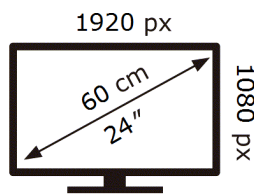

ENERG ⚡

Samsung

S24AG300NU

21 kWh/1000h

2019/2013