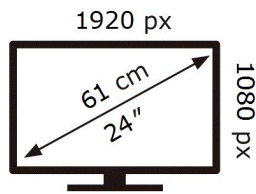

ENERG 

SAMSUNG

S24AG300NU

21 kWh/1000h

2019/2013