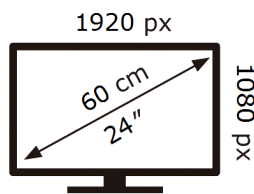

ENERG 

Samsung

S24AG300NU

21 kWh/1000h

2019/2013