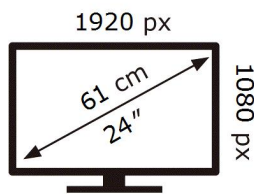

ENERG

SAMSUNG

S24AM506NU

21 kWh/1000h

ABCDEF **G**

26 kWh/1000h

2019/2013