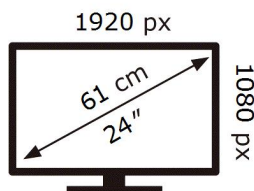

ENERG

SAMSUNG

S24AM506NU

21 kWh/1000h

ABCDEF **G**

26 kWh/1000h

2019/2013