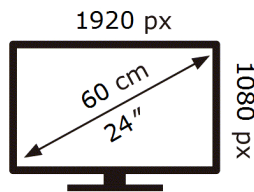

ENERG ⚡

Samsung

S24C332GAU

14 kWh/1000h

2019/2013