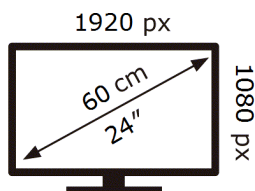

ENERG

SAMSUNG

S24C332GAU

14 kWh/1000h

2019/2013