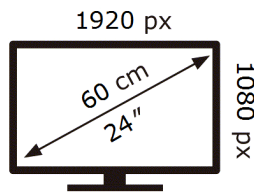

**ENERG** 

Samsung

S24C430GAU

**13** kWh/1000h

2019/2013