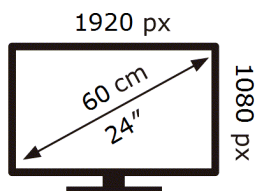

ENERG 

SAMSUNG

S24C432GAU

13 kWh/1000h

2019/2013