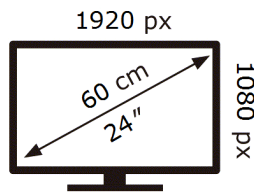

ENERG 

Samsung

S24D302GAU

15 kWh/1000h

2019/2013