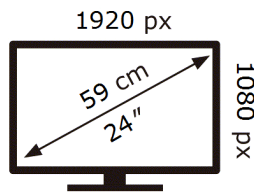

ENERG 

Samsung

S24D362GAU

17 kWh/1000h

2019/2013