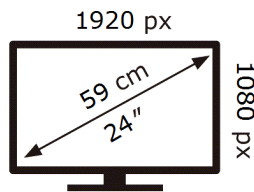

ENERG ⚡

Samsung

S24D364GAU

17 kWh/1000h

2019/2013