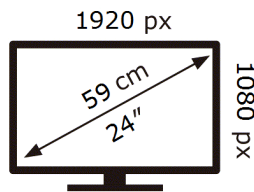

ENERG 

Samsung

S24D366GAU

17 kWh/1000h

2019/2013