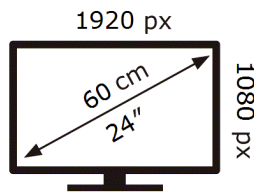

ENERG ⚡

Samsung

S24D400GAU

12 kWh/1000h

2019/2013