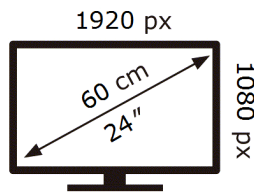

ENERG ⚡

Samsung

S24D400GAU

12 kWh/1000h

2019/2013