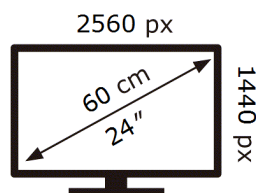

ENERG 

Samsung

S24D600UAA

21 kWh/1000h

ABCDEF **G**

31 kWh/1000h

2019/2013