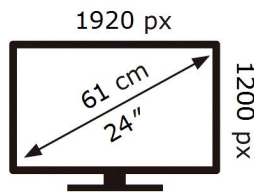

ENERG 

SAMSUNG

S24E650BWW

17 kWh/1000h

2019/2013