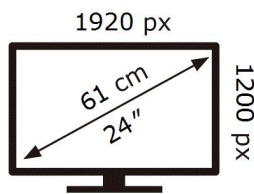

ENERG 

SAMSUNG

S24E650DW

30 kWh/1000h

2019/2013