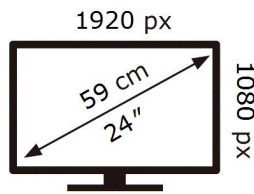

ENERG

SAMSUNG

S24F354FHR

15 kWh/1000h

2019/2013