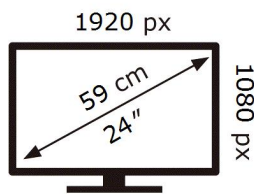

ENERG 

SAMSUNG

S24F356FHU

20 kWh/1000h

2019/2013