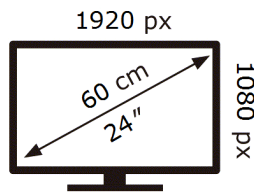

ENERG 

Samsung

S24R352FHU

21 kWh/1000h

2019/2013