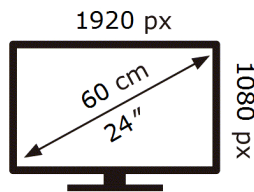

ENERG

Samsung

S24R352FZU

21 kWh/1000h

2019/2013