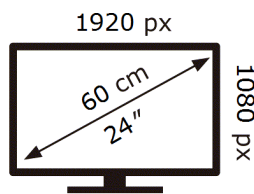

**ENERG** ⚡

Samsung

S24R356FZU

**21** kWh/1000h

2019/2013