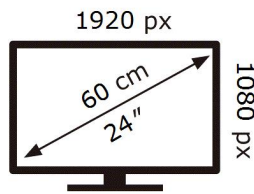

ENERG

SAMSUNG

S24R358FHU

21 kWh/1000h

2019/2013