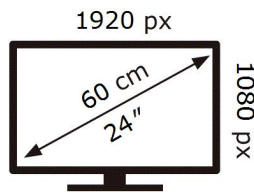

ENERG 

SAMSUNG

S24R358FZU

21 kWh/1000h

2019/2013