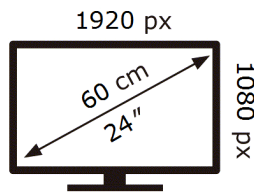

ENERG 

Samsung

S24R358FZU

21 kWh/1000h

2019/2013