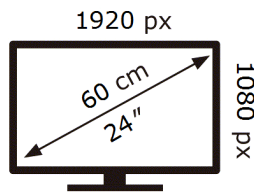

ENERG

Samsung

S24R35AFHU

21 kWh/1000h

2019/2013