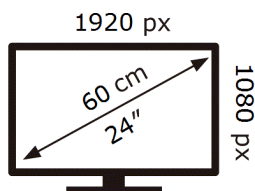

ENERG

SAMSUNG

S24R35AFHU

21 kWh/1000h

2019/2013