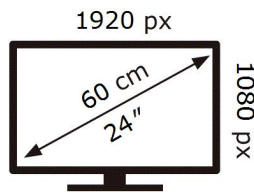

ENERG ⚡

SAMSUNG

S24R650FDU

18 kWh/1000h

2019/2013