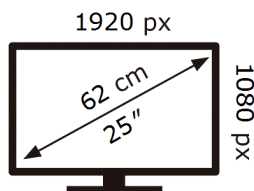

ENERG

Samsung

S25BG400EU

18 kWh/1000h

ABCDEF **G**

31 kWh/1000h

2019/2013