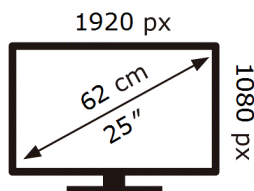

ENERG ⚡

Samsung

S25HG402EU

19 kWh/1000h

ABCDEF **G**

35 kWh/1000h

2019/2013