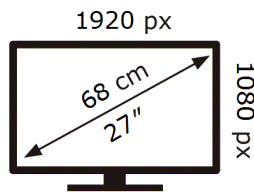

ENERG ⚡

Samsung

S27A400UJU

17 kWh/1000h

2019/2013