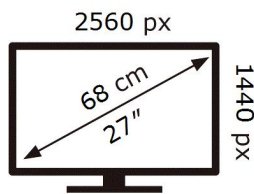

ENERG

SAMSUNG

S27A600NWM

21 kWh/1000h

ABCDEF **G**

32 kWh/1000h

2019/2013