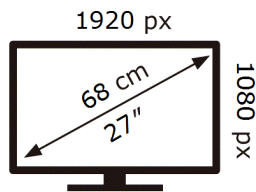

ENERG ⚡

Samsung

S27AG322NU

19 kWh/1000h

2019/2013