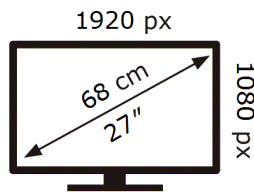

ENERG ⚡

Samsung

S27AG324NU

19 kWh/1000h

2019/2013