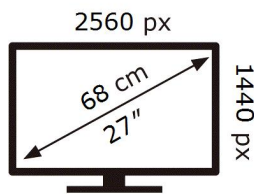

ENERG

SAMSUNG

S27AG500PP

26 kWh/1000h

ABCDEF **G**

54 kWh/1000h

2019/2013