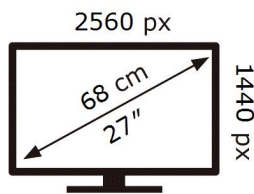

ENERG 

SAMSUNG

S27AG520NU

27 kWh/1000h

ABCDEF **G**

HDR

53 kWh/1000h

2019/2013