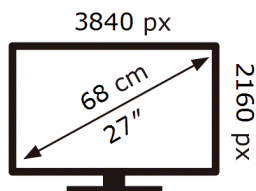

ENERG 

Samsung

S27B800PXP

26 kWh/1000h

ABCDEF **G**

HDR

49 kWh/1000h

2019/2013