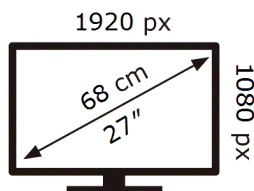

**ENERG** ⚡

Samsung

S27BG400EU

**21** kWh/1000h

ABCDEF **G**

**45** kWh/1000h

2019/2013