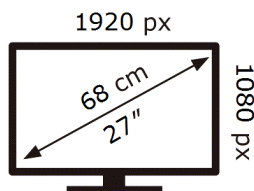

ENERG

SAMSUNG

S27BG400EU

21 kWh/1000h

ABCDEF **G**

45 kWh/1000h

2019/2013