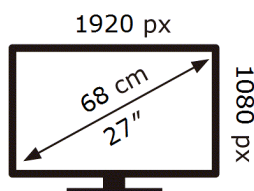

ENERG

Samsung

S27BG400EU

21 kWh/1000h

ABCDEF **G**

45 kWh/1000h

2019/2013