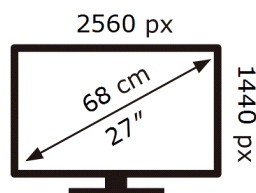

ENERG 

Samsung

S27BG650EU

26 kWh/1000h

ABCDEF **G**

61 kWh/1000h

2019/2013