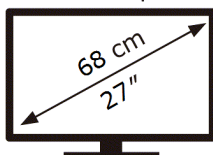

ENERGY

SAMSUNG

S27BM501EU

26 kWh/1000h

ABCDEF **G**

33 kWh/1000h

1920 px

1080 px