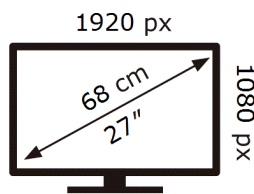

ENERG 

Samsung

S27C314EAU

18 kWh/1000h

2019/2013